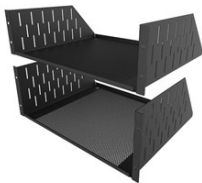

Rack Accessories

ONLY AVAILABLE WHEN ORDERING CASES

BLANK STEEL RACK PANELS

R1285/1UK 1 unit
R1285/2UK 2 unit
R1285/3UK 3 unit
R1285/4UK 4 unit

RACK FIXINGS

FIX20 Complete Set of 20
FIX50 Complete Set of 50

SHELF SUPPORTS

(to fit standard + foam suspended cases) - R0855K

(to fit shock-mounted cases)

R8840/14 (362/442mm subframes)
R8840/18 (462/507mm subframes)
R8840/22 (562/607mm subframes)
R8840/26 (662/707mm subframes)
R8840/30 (762/807mm subframes)

TRAYS

R1290/1U sliding rack tray 400mm deep
R1290-600/1UK sliding rack tray 600mm deep

RACK SHELVES

R1194/2UK 2U
R1194/3UK 3U
R1194/4UK 4U

RACK CLAMPS

R1288/2UK 2u shelf assembly
R1288/3UK 3u shelf assembly
R1288/4UK 4u shelf assembly
R1288/5UK 5u shelf assembly
R1288/6UK 6u shelf assembly