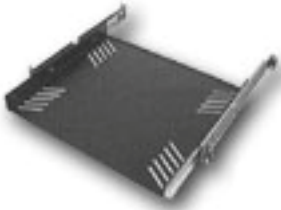

TRAYS

R1290/1U sliding rack tray 400mm deep
R1290-600/1UK sliding rack tray 600mm deep