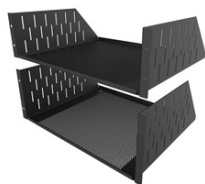

SHELF SUPPORTS

(to fit standard + foam suspended cases)
R0855K - 9.64 per pair

(to fit shock-mounted cases)

R8840/14 (362/442mm subframes) - 11.04 per pair
R8840/18 (462/507mm subframes) - 13.20 per pair
R8840/22 (562/607mm subframes) - 16.12 per pair
R8840/26 (662/707mm subframes) - 19.68 per pair
R8840/30 (762/807mm subframes) - 23.04 per pair

TRAYS

R1290/1U sliding rack tray 400mm deep - 52.23
R1290-600/1UK sliding rack tray 600mm deep - 59.97

RACK SHELVES

R1194/2UK 2U - 29.73
R1194/3UK 3U - 31.31
R1194/4UK 4U - 34.46

RACK CLAMPS

R1288/2UK 2u shelf assembly - 66.59
R1288/3UK 3u shelf assembly - 70.26
R1288/4UK 4u shelf assembly - 74.03
R1288/5UK 5u shelf assembly - 77.67
R1288/6UK 6u shelf assembly - 81.36