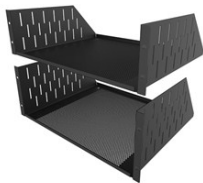

SHELF SUPPORTS

(to fit standard + foam suspended cases)
R0855K - 6.84 per pair

(to fit shock-mounted cases)

R8840/14 (362/442mm subframes) - 8.76 per pair
R8840/18 (462/507mm subframes) - 10.50 per pair
R8840/22 (562/607mm subframes) - 12.78 per pair
R8840/26 (662/707mm subframes) - 15.54 per pair
R8840/30 (762/807mm subframes) - 18.24 per pair

TRAYS

R1290/1U sliding rack tray 400mm deep - 37.76
R1290-600/1UK sliding rack tray 600mm deep - 47.42

RACK SHELVES

R1194/2UK 2U - 23.49
R1194/3UK 3U - 24.75
R1194/4UK 4U - 27.26

RACK CLAMPS 50%/50%

R1288/2UK 2u shelf assembly - 52.64
R1288/3UK 3u shelf assembly - 55.56
R1288/4UK 4u shelf assembly - 58.50
R1288/5UK 5u shelf assembly - 61.38
R1288/6UK 6u shelf assembly - 64.34