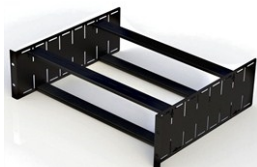

SHELF SUPPORTS

(to fit standard + foam suspended cases)
R0855K - 6.84 per pair

(to fit shock-mounted cases)

R8840/14 (362/442mm subframes) - 8.76 per pair
R8840/18 (462/507mm subframes) - 10.50 per pair
R8840/22 (562/607mm subframes) - 12.78 per pair
R8840/26 (662/707mm subframes) - 15.54 per pair
R8840/30 (762/807mm subframes) - 18.24 per pair

STEEL DRAWERS

R1292K/10 2u 254mm deep - 85.55
R1293K/10 3u 254mm deep - 89.65
R1294K/10 4u 254mm deep - 96.93
R1292K 2u 367mm deep - 85.55
R1293K 3u 367mm deep - 89.64
R1294K 4u 367mm deep - 96.93
R1295K 5u 367mm deep - 102.60
R1296K 6u 367mm deep - 108.30
R1292K/18 2u 455mm deep - 96.93
R1293K/18 3u 455mm deep - 102.60 (76.00)
R1294K/18 4u 455mm deep - 108.30 (80.22)
R1295K/18 5u 455mm deep - 107.92 (79.94)
R1296K/18 6u 455mm deep - 111.06 (82.27)

TRAYS

R1290/1U sliding rack tray 400mm deep - 37.76
R1290-600/1UK sliding rack tray 600mm deep - 47.42

RACK SHELVES

R1194/2UK 2U - 23.49
R1194/3UK 3U - 24.75
R1194/4UK 4U - 27.26

RACK CLAMPS 50%/50%

R1288/2UK 2u shelf assembly - 52.64
R1288/3UK 3u shelf assembly - 55.56
R1288/4UK 4u shelf assembly - 58.50
R1288/5UK 5u shelf assembly - 61.38
R1288/6UK 6u shelf assembly - 64.34