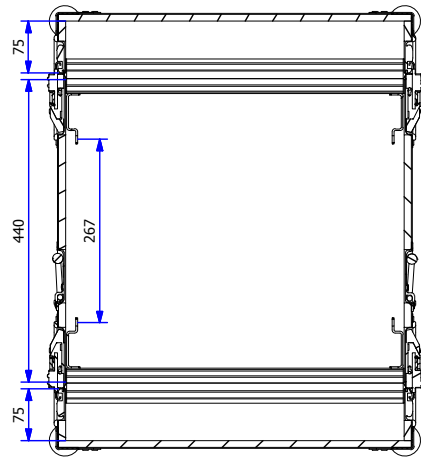

A-A (1 : 11)

B-B (1 : 11)

External Dimensions (excluding hardware): 519w x 636D x 299H

Parts List	
QTY	DESCRIPTION
8	T-Bracket B1131
8	L-Bracket 4043
8	Large Ball Corner 4101
4	Steel Foot 4936
2	Recessed Flip Handle 34082 + Backplate 34093
4	Large Padlocking Butterfly Catch L935/530/10
4	Double Full Hole Rackstrip R0883
1	Dragon Badge

Drawing no: F196USTD	Issue No: 1	Sheet: 1	Wall Thickness: 10mm	Wall Colour/Material: Laminate/phenol faced ply	Hardware Details: See parts list.	ALL DIMENSIONS IN MILLIMETRES  DO NOT SCALE	THIS DRAWING IS COPYRIGHTED BY DRAGON CASES. IT MUST NOT BE COPIED OR DISCLOSED WITHOUT CONSENT OF THE OWNER	 DRAGON CASES in partnership with Nomad PLC tel: 01633 791590 fax: 01633 791531
Title: 6u Standard Rack Flightcase with 440mm Sleeve	Drawn by: J.B.	Company: AN Other	Date: 07/10/2008	Specifications: 1. Aluminium extrusions riveted through wall material every 100mm. 2. Bifurcated rivets to be used wherever possible. 3. All hardware zinc plated. 4. No foam. 5. Rack rails front + rear. 6. Estimated weight - 16.kgs.				

External Dimensions (excluding hardware): 519w x 636D x 299H

Parts List	
QTY	DESCRIPTION
8	T-Bracket B1131
8	L-Bracket 4043
8	Large Ball Corner 4101
4	Steel Foot 4936
2	Recessed Flip Handle 34082 + Backplate 34093
4	Large Padlocking Butterfly Catch L935/530/10
4	Double Full Hole Rackstrip R0883
1	Dragon Badge