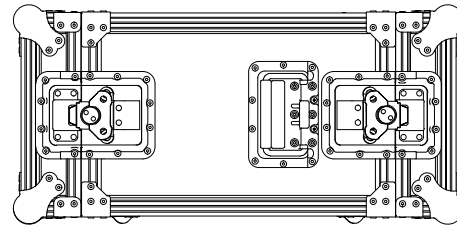

A-A (1 : 11)

B-B (1 : 11)

External Dimensions (excluding hardware): 519w x 636D x 299H

Parts List	
QTY	DESCRIPTION
8	T-Bracket B1131
8	L-Bracket 4043
8	Large Ball Corner 4101
4	Steel Foot 4936
2	Recessed Flip Handle 34082 + Backplate 34093
4	Large Padlocking Butterfly Catch L935/530/10
4	Double Full Hole Rackstrip R0883
1	Dragon Badge

Drawing no: F196USTD	Issue No: 1	Sheet: 1	Wall Thickness: 10mm	Wall Colour/Material: Laminate/phenol faced ply	Hardware Details: See parts list.	ALL DIMENSIONS IN MILLIMETRES  DO NOT SCALE	THIS DRAWING IS COPYRIGHTED BY DRAGON CASES. IT MUST NOT BE COPIED OR DISCLOSED WITHOUT CONSENT OF THE OWNER	 DRAGON CASES in partnership with Nomad PLC tel: 01633 791590 fax: 01633 791531
Title: 6u Standard Rack Flightcase with 440mm Sleeve	Drawn by: J.B.	Company: AN Other	Date: 07/10/2008	Specifications: 1. Aluminium extrusions riveted through wall material every 100mm. 2. Bifurcated rivets to be used wherever possible. 3. All hardware zinc plated. 4. No foam. 5. Rack rails front + rear. 6. Estimated weight - 16.kgs.				

External Dimensions (excluding hardware): 519w x 636D x 299H

Parts List	
QTY	DESCRIPTION
8	T-Bracket B1131
8	L-Bracket 4043
8	Large Ball Corner 4101
4	Steel Foot 4936
2	Recessed Flip Handle 34082 + Backplate 34093
4	Large Padlocking Butterfly Catch L935/530/10
4	Double Full Hole Rackstrip R0883
1	Dragon Badge