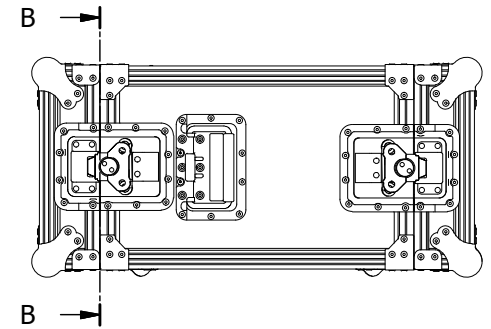

A-A (1 : 11)

B-B (1 : 11)

External Dimensions (excluding hardware): 519w x 636D x 299H

Parts List	
QTY	DESCRIPTION
8	T-Bracket B1131
8	L-Bracket 4043
8	Large Ball Corner 4101
4	Steel Foot 4936
2	Recessed Flip Handle 34082 + Backplate 34093
4	Large Padlocking Butterfly Catch L935/530/10
4	Double Full Hole Rackstrip R0883
1	Dragon Badge

Drawing no: F196USTD	Issue No: 1	Sheet: 1	Wall Thickness: 10mm	Wall Colour/Material: Laminate/phenol faced ply	Hardware Details: See parts list.	ALL DIMENSIONS IN MILLIMETRES  DO NOT SCALE	THIS DRAWING IS COPYRIGHTED BY DRAGON CASES. IT MUST NOT BE COPIED OR DISCLOSED WITHOUT CONSENT OF THE OWNER	 DRAGON CASES in partnership with Nomad PLC tel: 01633 791590 fax: 01633 791531
Title: 6u Standard Rack Flightcase with 440mm Sleeve	Drawn by: J.B.	Company: AN Other	Date: 07/10/2008	Specifications: 1. Aluminium extrusions riveted through wall material every 100mm. 2. Bifurcated rivets to be used wherever possible. 3. All hardware zinc plated. 4. No foam. 5. Rack rails front + rear. 6. Estimated weight - 16.kgs.				

External Dimensions (excluding hardware): 519w x 636D x 299H

Parts List	
QTY	DESCRIPTION
8	T-Bracket B1131
8	L-Bracket 4043
8	Large Ball Corner 4101
4	Steel Foot 4936
2	Recessed Flip Handle 34082 + Backplate 34093
4	Large Padlocking Butterfly Catch L935/530/10
4	Double Full Hole Rackstrip R0883
1	Dragon Badge