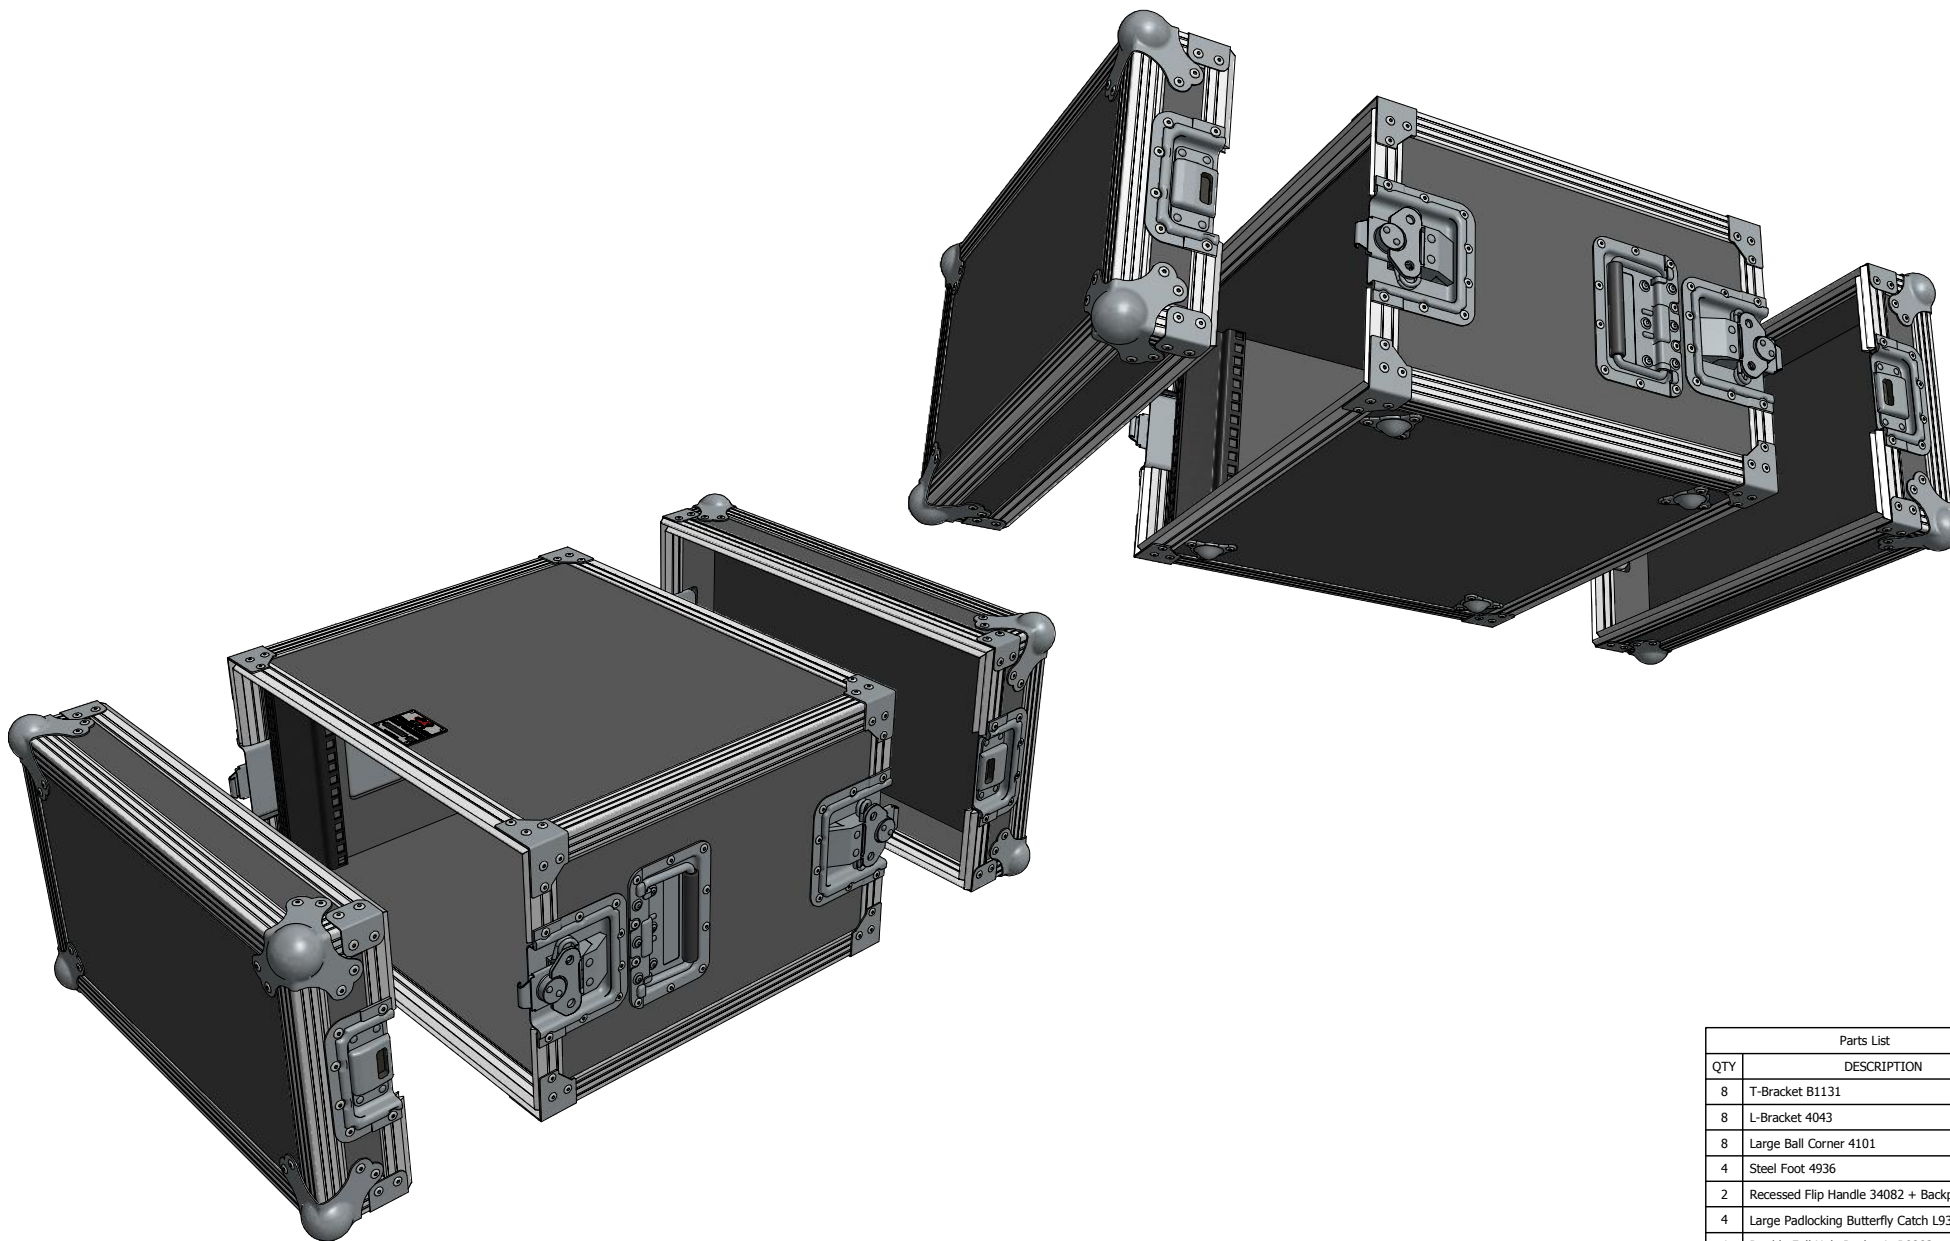

A-A (1 : 11)

B-B (1 : 11)

External Dimensions (excluding hardware): 519w x 636D x 299H

Parts List	
QTY	DESCRIPTION
8	T-Bracket B1131
8	L-Bracket 4043
8	Large Ball Corner 4101
4	Steel Foot 4936
2	Recessed Flip Handle 34082 + Backplate 34093
4	Large Padlocking Butterfly Catch L935/530/10
4	Double Full Hole Rackstrip R0883
1	Dragon Badge

Drawing no: F196USTD	Issue No: 1	Sheet: 1	Wall Thickness: 10mm	Wall Colour/Material: Laminate/phenol faced ply	Hardware Details: See parts list.	ALL DIMENSIONS IN MILLIMETRES  DO NOT SCALE	THIS DRAWING IS COPYRIGHTED BY DRAGON CASES. IT MUST NOT BE COPIED OR DISCLOSED WITHOUT CONSENT OF THE OWNER	 DRAGON CASES in partnership with Nomad PLC tel: 01633 791590 fax: 01633 791531
Title: 6u Standard Rack Flightcase with 440mm Sleeve	Drawn by: J.B.	Company: AN Other	Date: 07/10/2008	Specifications: 1. Aluminium extrusions riveted through wall material every 100mm. 2. Bifurcated rivets to be used wherever possible. 3. All hardware zinc plated. 4. No foam. 5. Rack rails front + rear. 6. Estimated weight - 16.kgs.				

External Dimensions (excluding hardware): 519w x 636D x 299H

Parts List	
QTY	DESCRIPTION
8	T-Bracket B1131
8	L-Bracket 4043
8	Large Ball Corner 4101
4	Steel Foot 4936
2	Recessed Flip Handle 34082 + Backplate 34093
4	Large Padlocking Butterfly Catch L935/530/10
4	Double Full Hole Rackstrip R0883
1	Dragon Badge